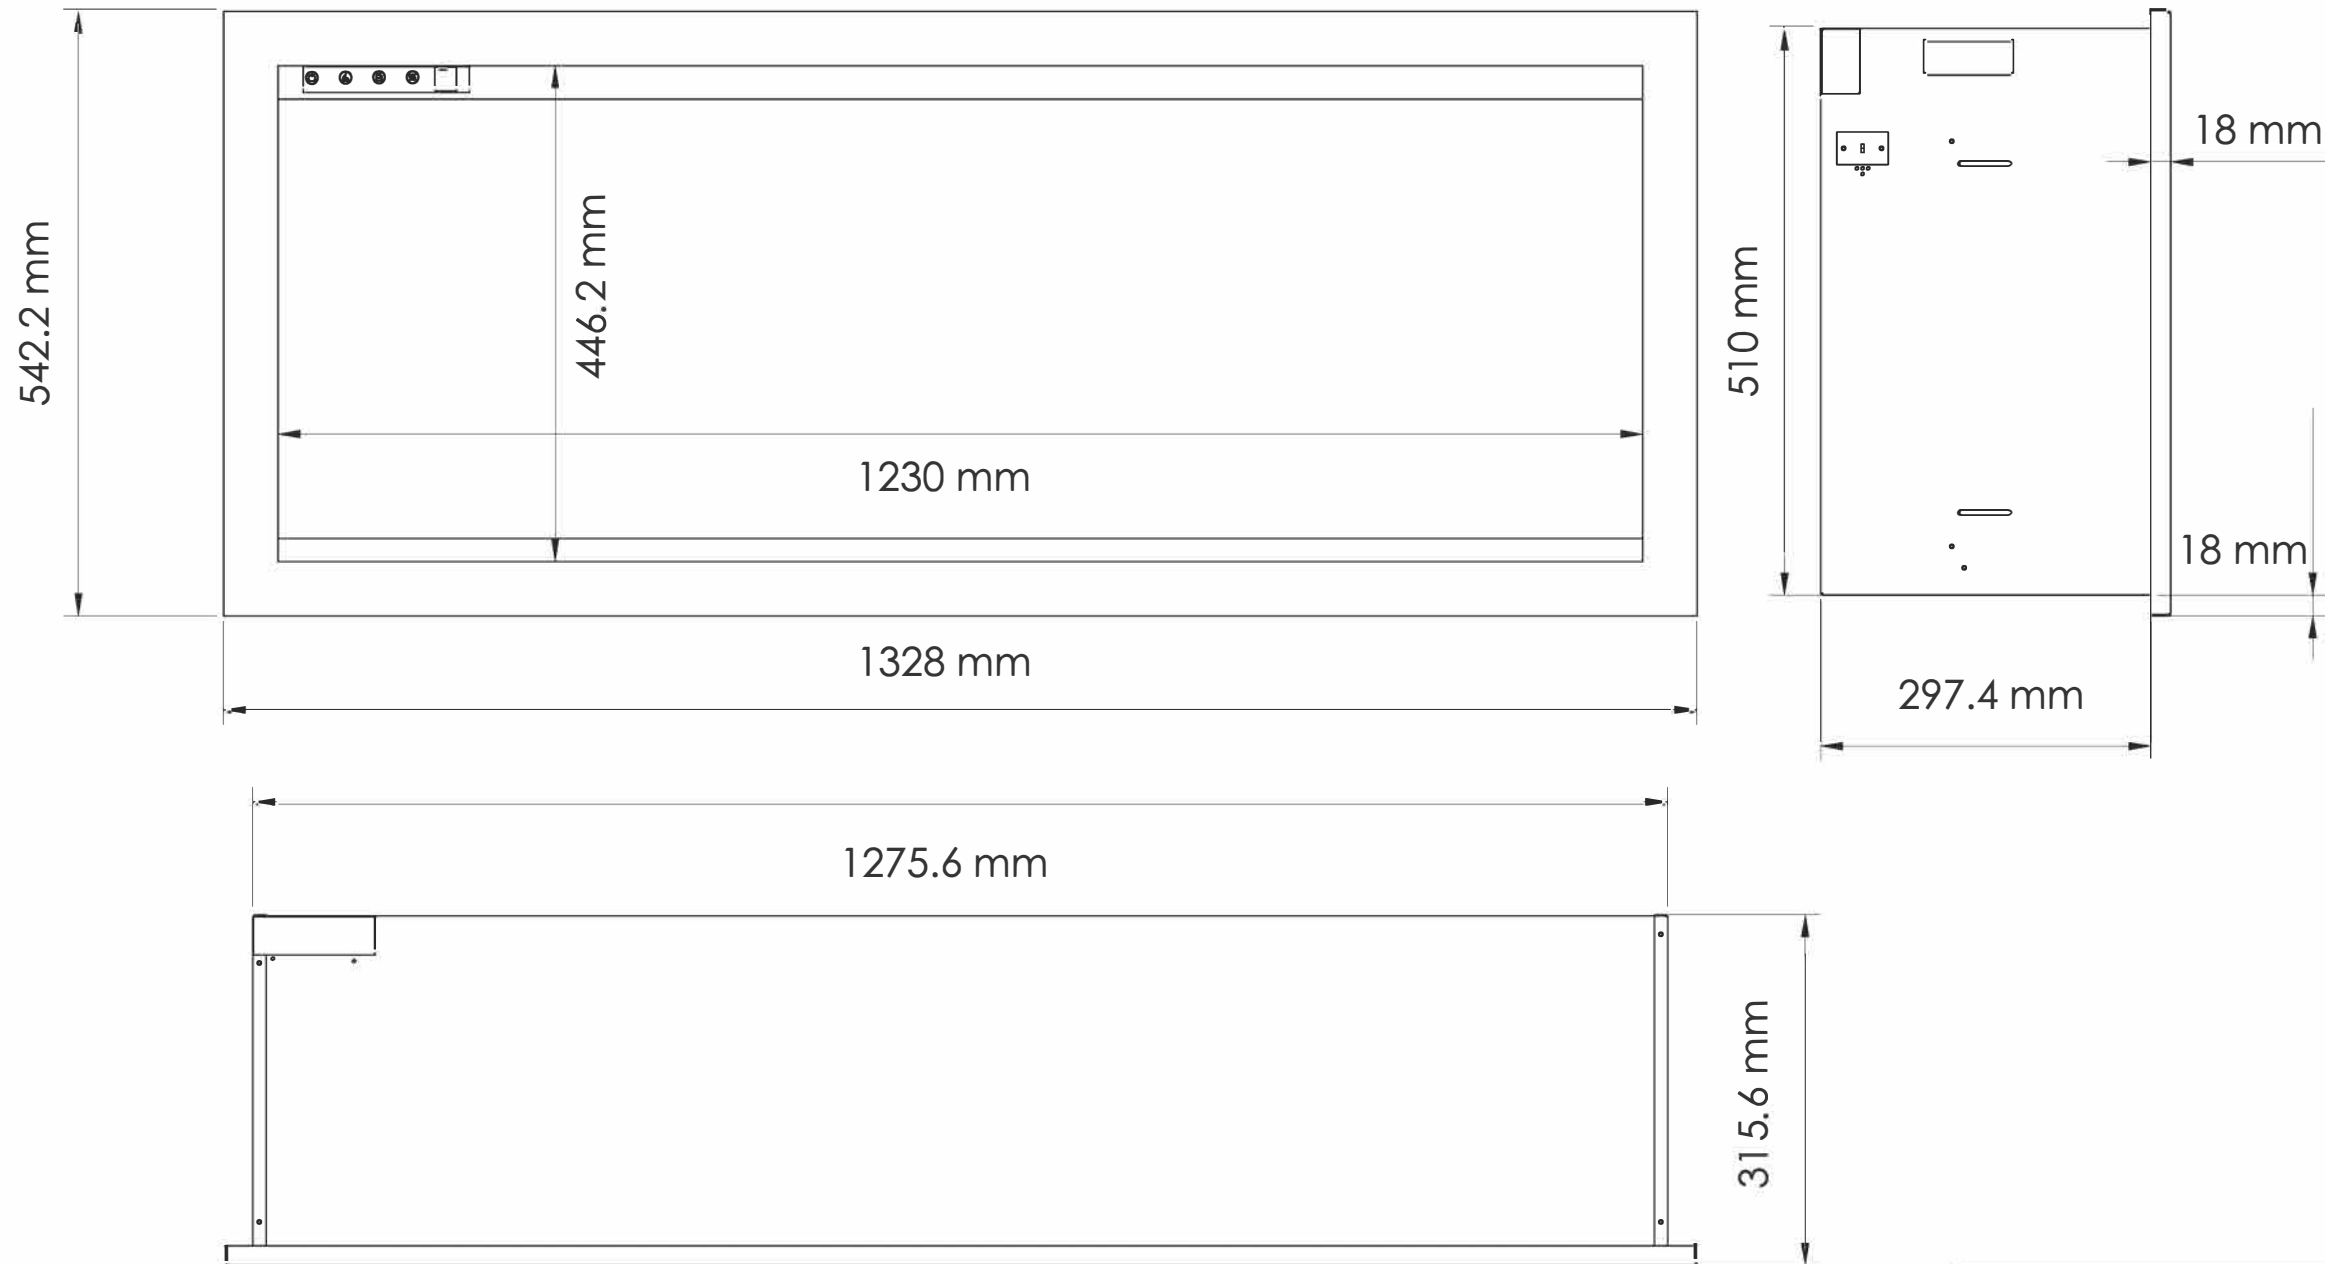

TECHNICAL SPECIFICATIONS		
VOLTS	120	
AMPS	12.5	
WATTS	1465	
HEATER	HIGH	1465 watts
	LOW	750 watts
NO HEATER		42.7 watts
LAMPS	QUANTITY	max
	WATTS	LED
	TOTAL WATTS	28 watts
ROTOR MOTOR		1 at 2.9watts
HEIGHT, WIDTH, DEPTH		20 1/8 x 50 1/4 x 11 3/4
GLASS VIEWING OPENING		17 5/8 x 48 3/8
SURROUND SIZE		21 3/8 x 52 1/4
SHIPPING SIZE		23 3/4 x 56 1/2 x 16
SHIPPING WEIGHT		110.14 lbs
STEEL FRONT	UNIT	
		Included
PLUG LOCATION		Left Side
CORD LENGTH		76"
APPROX. HEATING AREA		400 sq ft

Amantii
SYMMETRY 50 XT LUMINA

SERIES LUMINA	MODEL SYM-50-XT-LUMINA		REV 1
SCALE 1" = 1'-0"	DATE: 09/14/23	SHEET 1 OF 1	

TECHNICAL SPECIFICATIONS		
VOLTS	120	
AMPS	12.5	
WATTS	1465	
HEATER	HIGH	1465 watts
	LOW	750 watts
NO HEATER	42.7 watts max	
LAMPS	QUANTITY	LED
	WATTS	
	TOTAL WATTS	28 watts
ROTOR MOTOR	1 at 2.9 watts	
HEIGHT, WIDTH, DEPTH	51 x 127.6 x 29.7 cm	
GLASS VIEWING OPENING	44.6 x 123 cm	
SURROUND SIZE	54.2 x 132.8 cm	
SHIPPING SIZE	40.6 x 143.1 x 60 cm	
SHIPPING WEIGHT	49.95kg	
GLASS FRONT	UNIT	
		Included
PLUG LOCATION	Left Side	
CORD LENGTH	193 cm	
APPROX. HEATING AREA	37 sqm	

Amantii
SYMMETRY XT LUMINA

SERIES LUMINA	MODEL SYM-50-XT-LUMINA		REV 1
SCALE 1:12	DATE: 09/14/2023		SHEET 1 OF 1